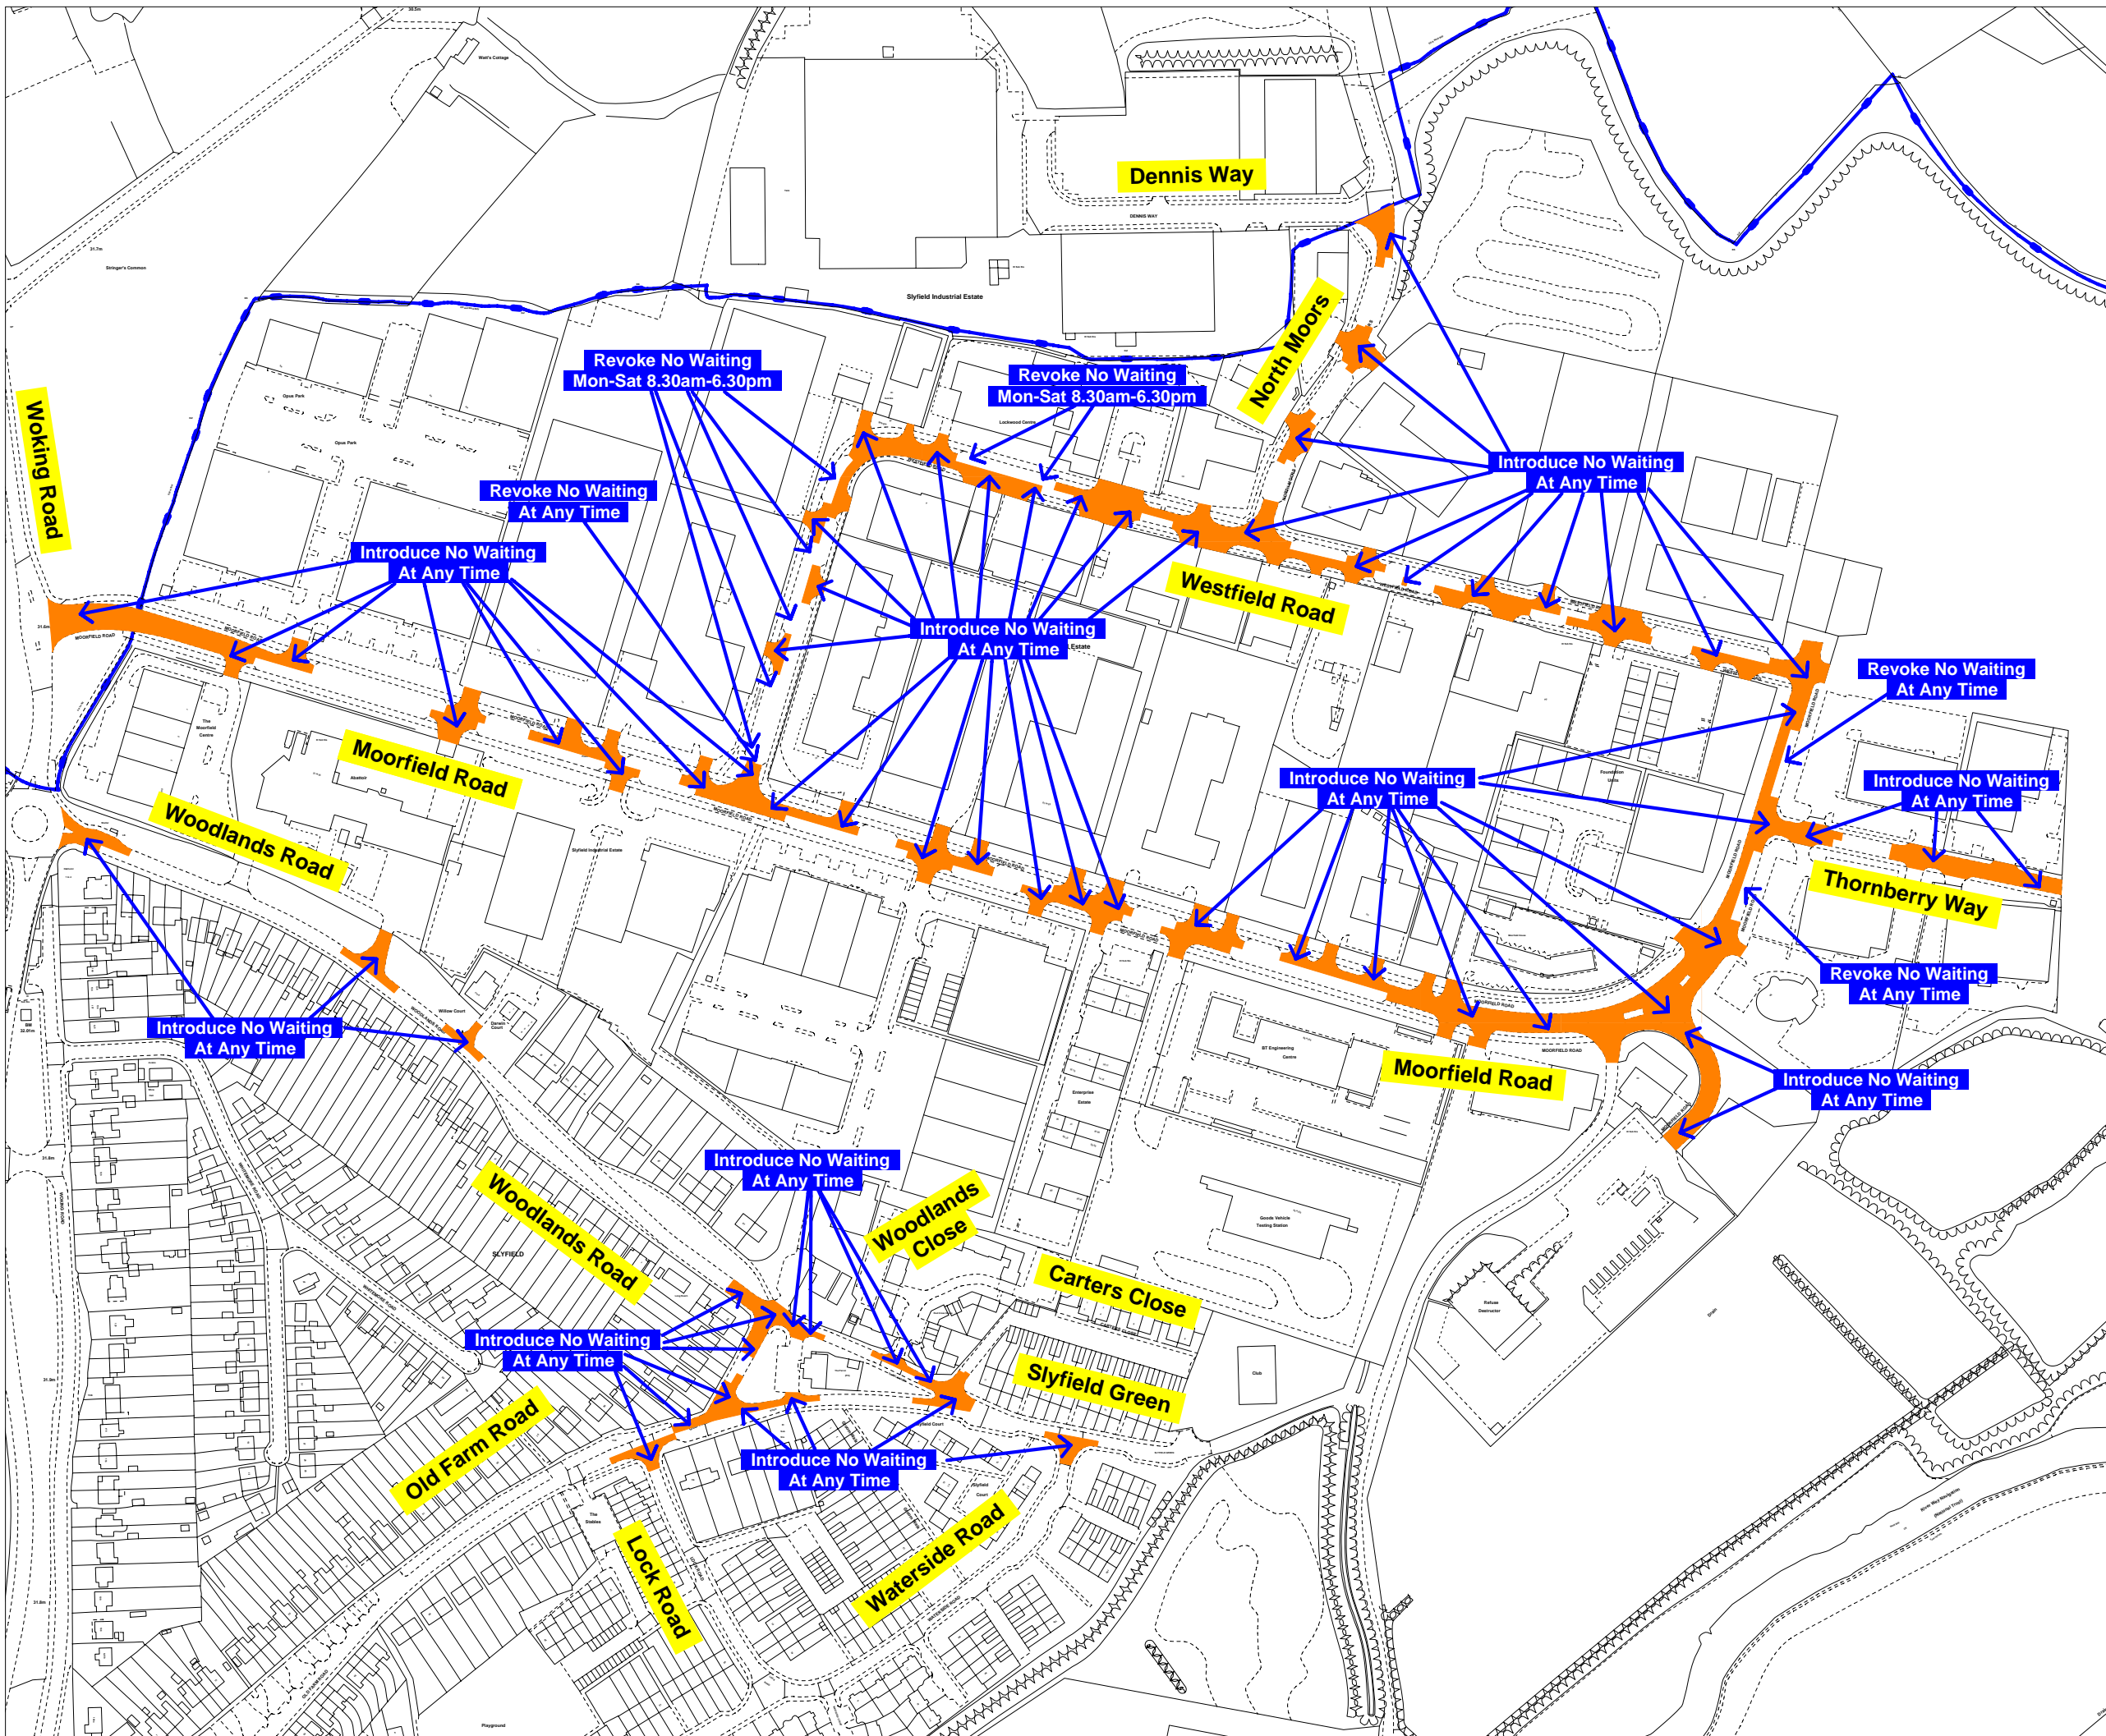

# ANNEXE 4

Reproduced from Ordnance Survey Material.  
 HMSO Crown Copyright. All rights reserved.  
 Guildford Borough Council  
 Licence No: 100019625, 2004

DRAWING TITLE  
 Guildford On-Street Parking  
 Review - Proposals for  
 Slyfield Ind. Est. & Environs

SCALE	1 : 3000
DATE	11/06/2010
DRAWING No.	GBC/APH/SlyfieldRevC
DRAWN BY	ANDREW HARKIN